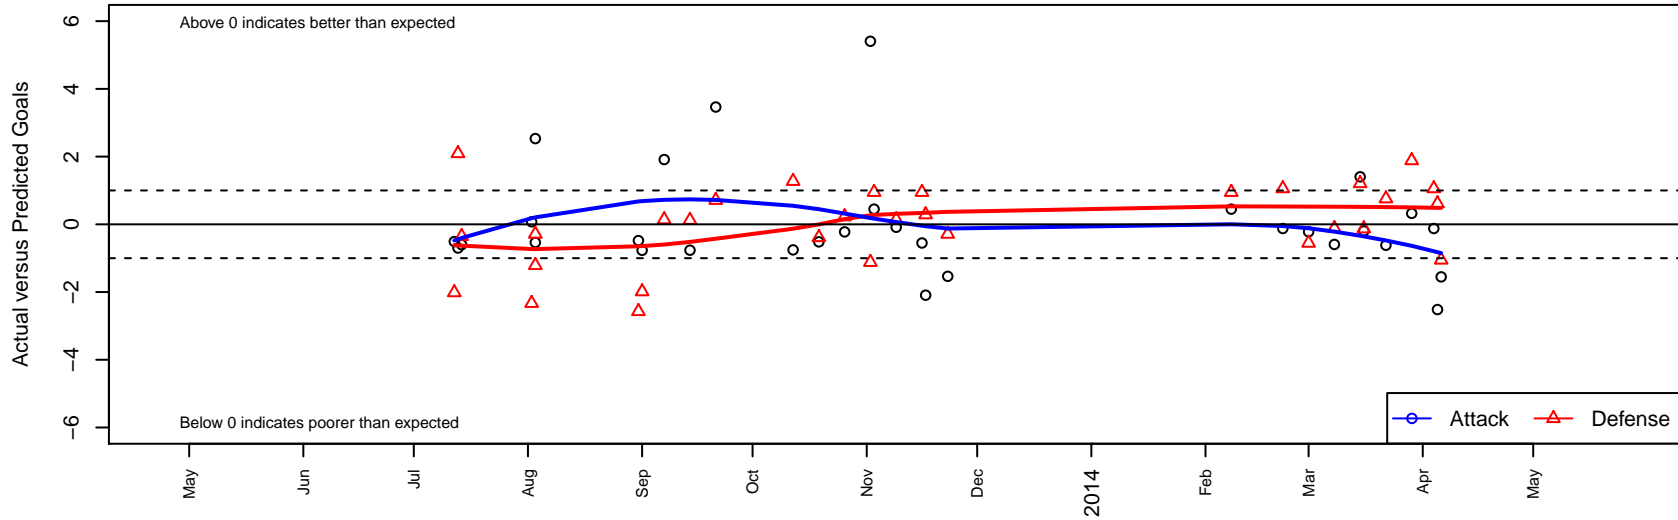

ISC Gunners B G99

Issaquah SC
 Issaquah, WA
 G99 total strength=1008
 attack=1.79 defense=2.36
 fall league = PSPL Classic 2 U14, Spr PSPL Cl
 alt names used:
 Gunners G99 B
 ISC Gunners B [G99]
 ISC Gunners G'99 B
 ISSAQUAH ISC GUNNERS G99 B (WA)
 ISSAQUAH SC ISC GUNNERS G99 B (WA)

Venues played:
 ISC Gunners Invitational GU14
 Bend Premier Cup Silver U14
 Labor Day Cup GU14
 PSPL Classic 2 U14
 Spr PSPL Classic 1 U14
 WA Cup GU14 Bronze U14

ISC Gunners B G99

Dots are actual minus expected GF (blue circles) and GA (red triangles).
 Blue line is smoothed change in attack strength. Red is smoothed change in defense strength.